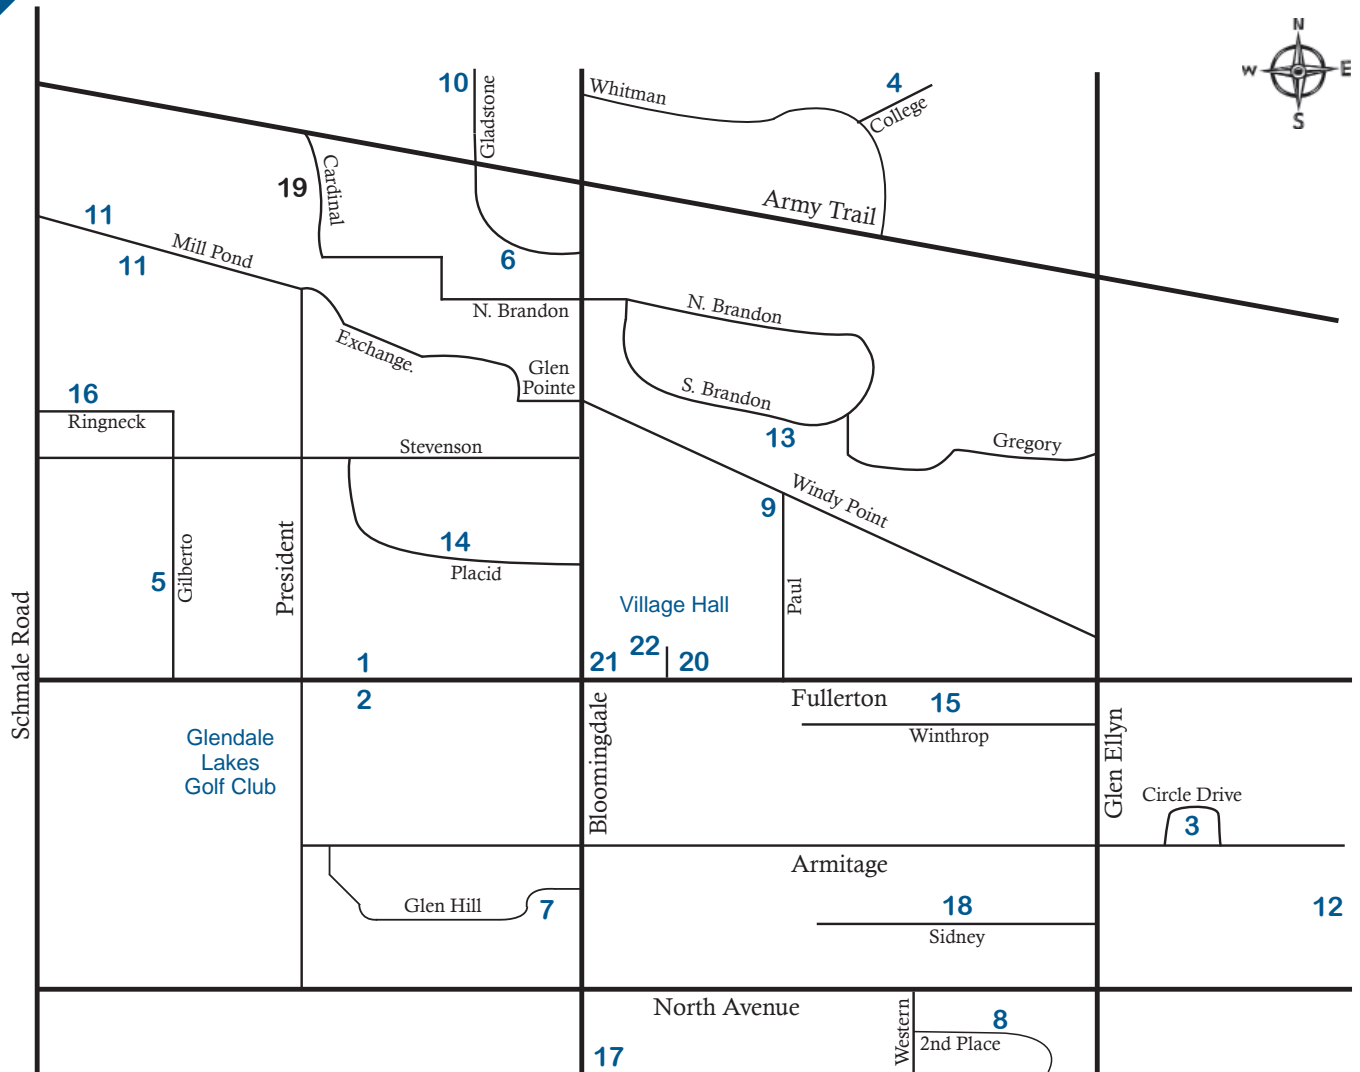

# Park Map

Acreage  
 Skate Park  
 Rec. Center/Pool  
 Shelter  
 Baseball/Softball  
 Basketball Nets  
 Walking Path (Miles)  
 Football  
 Play Structure  
 Soccer  
 Tennis (Lighted)  
 Volleyball  
 Pond  
 Cricket Field  
 Historic Museum  
 Indoor Soccer Field  
 Sled Hill

ID	Name	Address	Acreage	Skate Park	Rec. Center/Pool	Shelter	Baseball/Softball	Basketball Nets	Walking Path (Miles)	Football	Play Structure	Soccer	Tennis (Lighted)	Volleyball	Pond	Cricket Field	Historic Museum	Indoor Soccer Field	Sled Hill
1	Americana Park	1615 Van Meter Street	5.2			1	1			1		2							
2	Camera Park	101 E. Fullerton Avenue	63.8	1		3	2	2	2	1	5				2				1
3	Circle Park	1435 Circle Drive	1.3			1				1									
4	College Park	2170 College Drive	4.1			1	1	1		1									
5	Gilberto Park	730 Gilberto Avenue	0.28			1				1									
6	Gladstone Park	145 Gladstone	8.9			1		0.05						1					
7	Glen Hill Park	147 Glen Hill Drive	0.875							1									
8	Greenbriar Park	430 Second Place	1.85			1		0.02		1									
9	Heritage Park	1736 Paul	12.2					0.5		2				1		1			
10	Millennium Park	2220 Gladstone Court	1.6			1		1		1									
11	Mill Pond Park	130 & 101 Mill Pond Drive	17.4			1				1				1					
12	Nazos Park	1350 Joyce Avenue	11.2				2	0.25	1	1		2							
13	Ollman Park	345 S. Brandon Drive	9.4			1	1			1	2	2							
14	Pheasant Ridge Park	150 Placid Avenue	0.87			1		2		1									
15	Reskin Park	495 E. Fullerton	8.5			3	1	0.5		1				1					
16	Ringneck Park	156 Ringneck Drive	1.2			1				1									
17	Shorewood Park	1030 Bloomingdale Road	0.49																
18	Sidney Park	546 Sidney Avenue	0.75							1									
19	Siems Park	2090 Cardinal Drive	15.7			1		2	0.75	1	2								
20	Safety Town	301 Civic Center Plaza	.68																
21	Veterans Memorial Park	220 E. Fullerton Avenue	2.5																
22	Sports Hub	250 Civic Center Plaza	11.2			1				1			1	1			1		